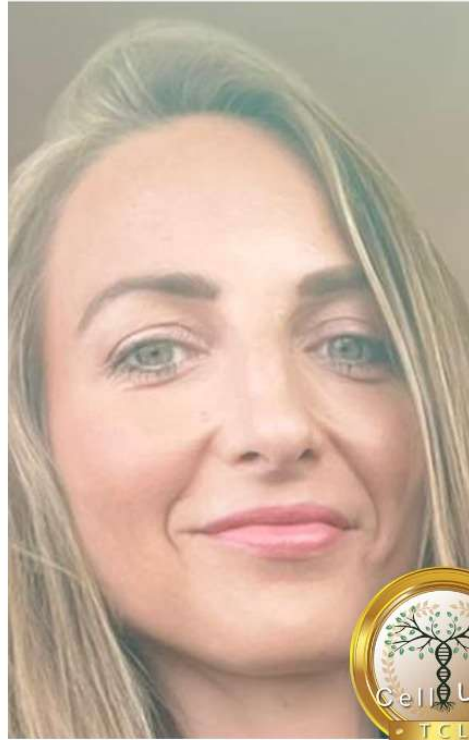

**BEFORE TREASURE CELL LIFE**

**JUST ONE MONTH  
WITH "A SPRAY"**

**Before Treasure  
Life Spray**

**8 weeks after  
Treasure Life  
Spray A**

**BEFORE  
TREASURE CELL LIFE**

**AFTER 1 WEEK OF TCL A SPRAY,  
SKIN SPRAY & BEAUTY POWDER  
(WITHOUT MAKEUP!)**

**BEFORE  
TREASURE CELL LIFE**

**AFTER 2 MONTHS OF TCL A SPRAY**